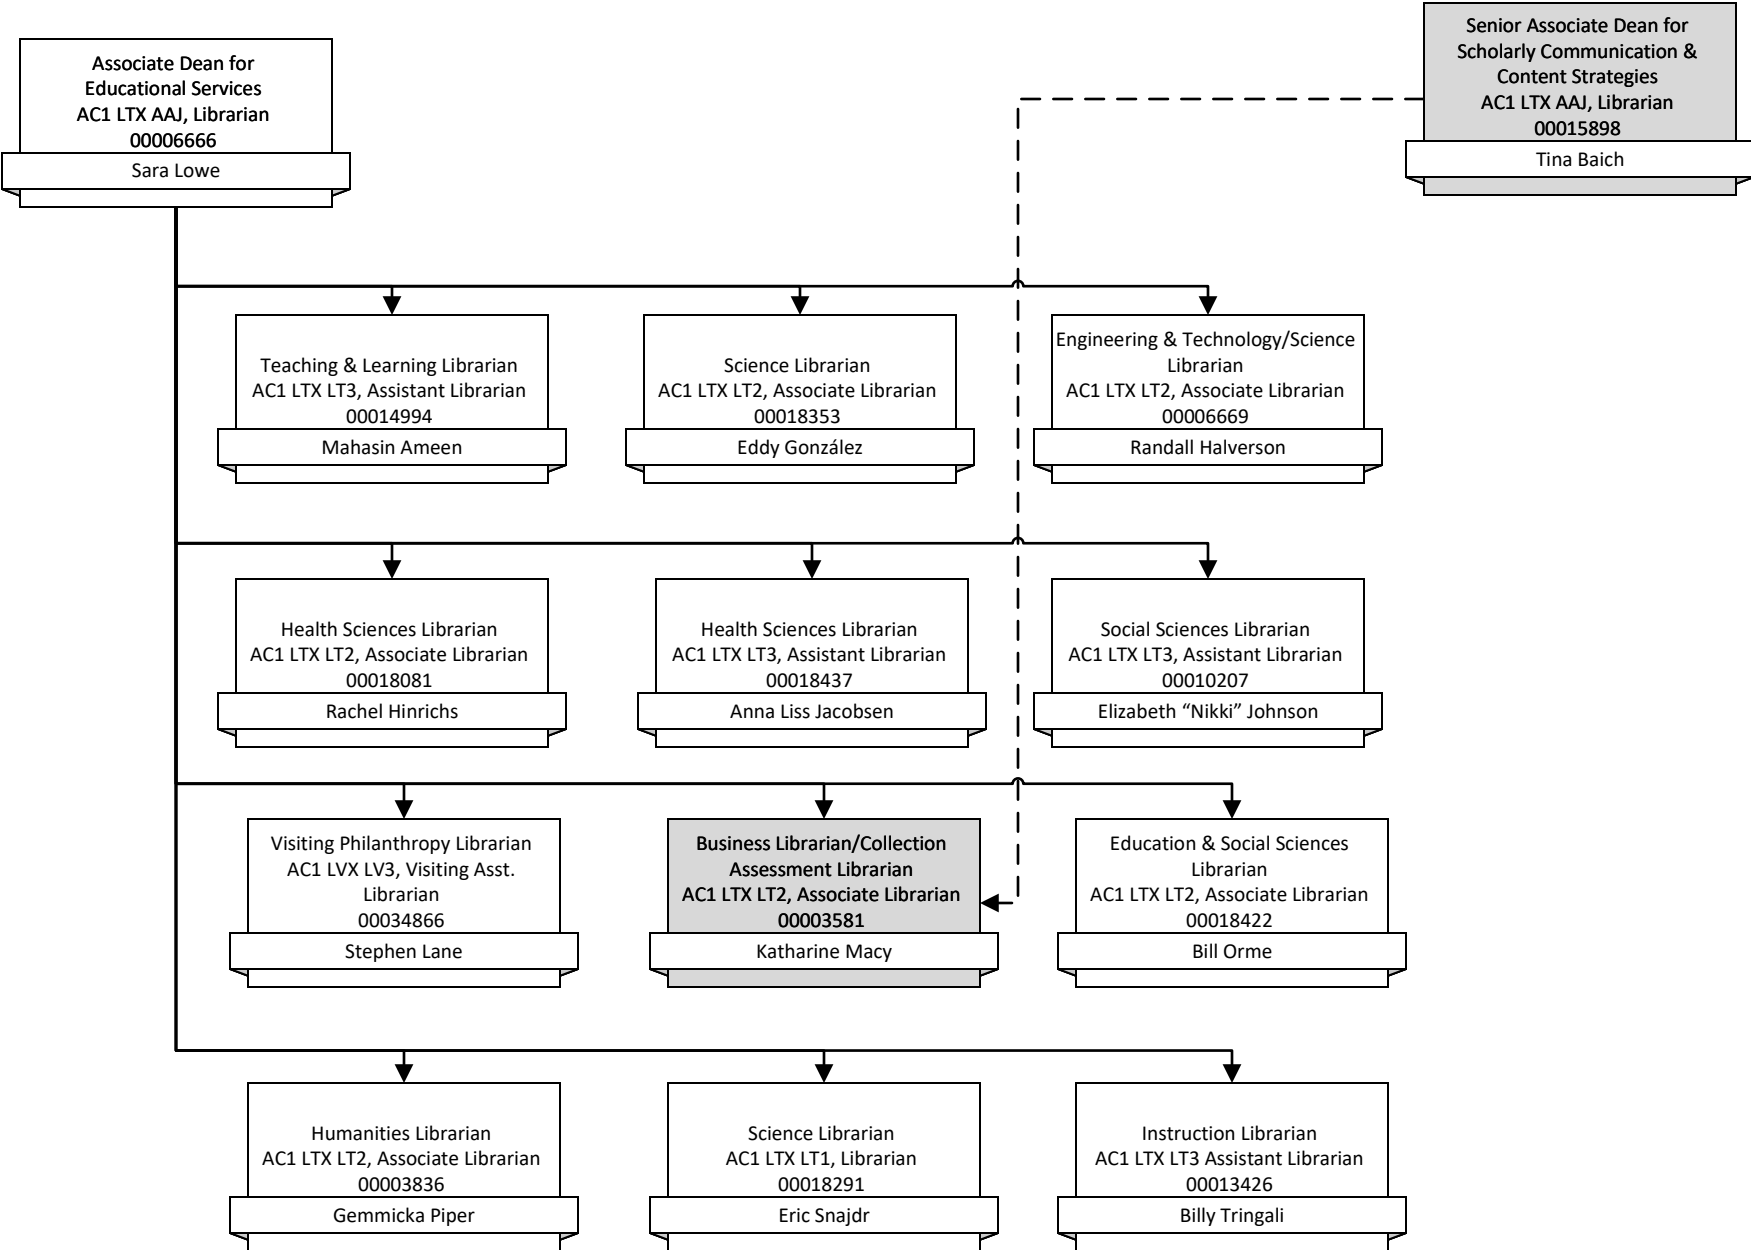

IUPUI UNIVERSITY LIBRARY

SCHOLARLY COMMUNICATION & CONTENT STRATEGIES

CONTENT SERVICES

CENTER FOR DIGITAL SCHOLARSHIP

RUTH LILLY SPECIAL COLLECTIONS
& ARCHIVES

HERRON ART LIBRARY

TECHNOLOGY SERVICES

OPERATIONS TEAM

UITS—CLIENT SUPPORT TEAM

EDUCATIONAL SERVICES

ADMINISTRATION &
ACCESS SERVICES

ACCESS SERVICES