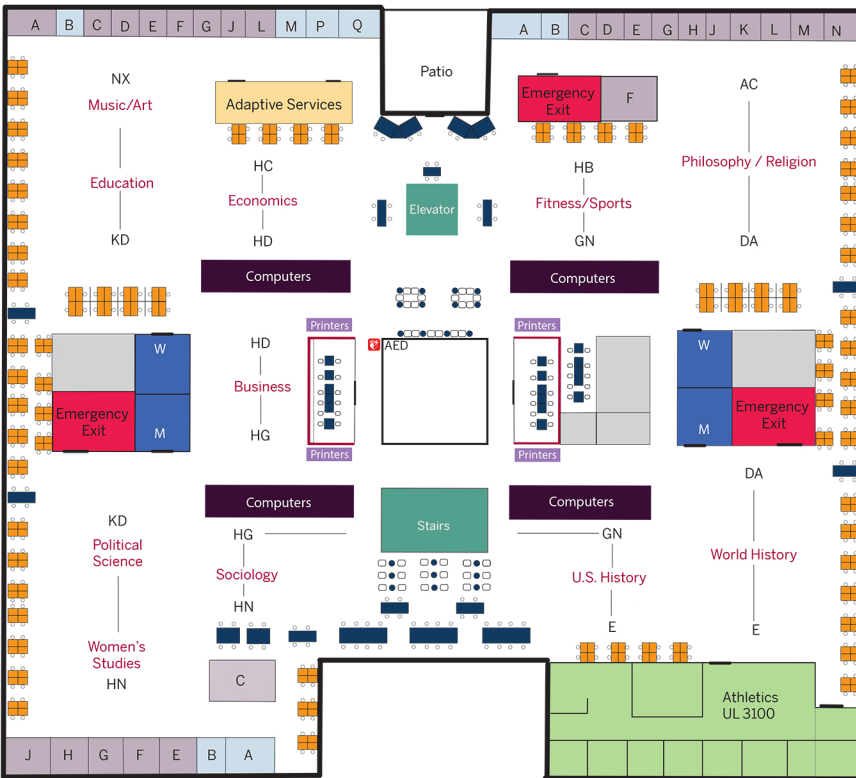

## 3rd Floor

- Adaptive Educational Services
- Athletics
- Computer Stations
- Emergency Exit
- Entry
- Library Staff
- Printers
- Restrooms
- Study Carrels
- Study Room
- Study Tables

UL 3120

UL 3100